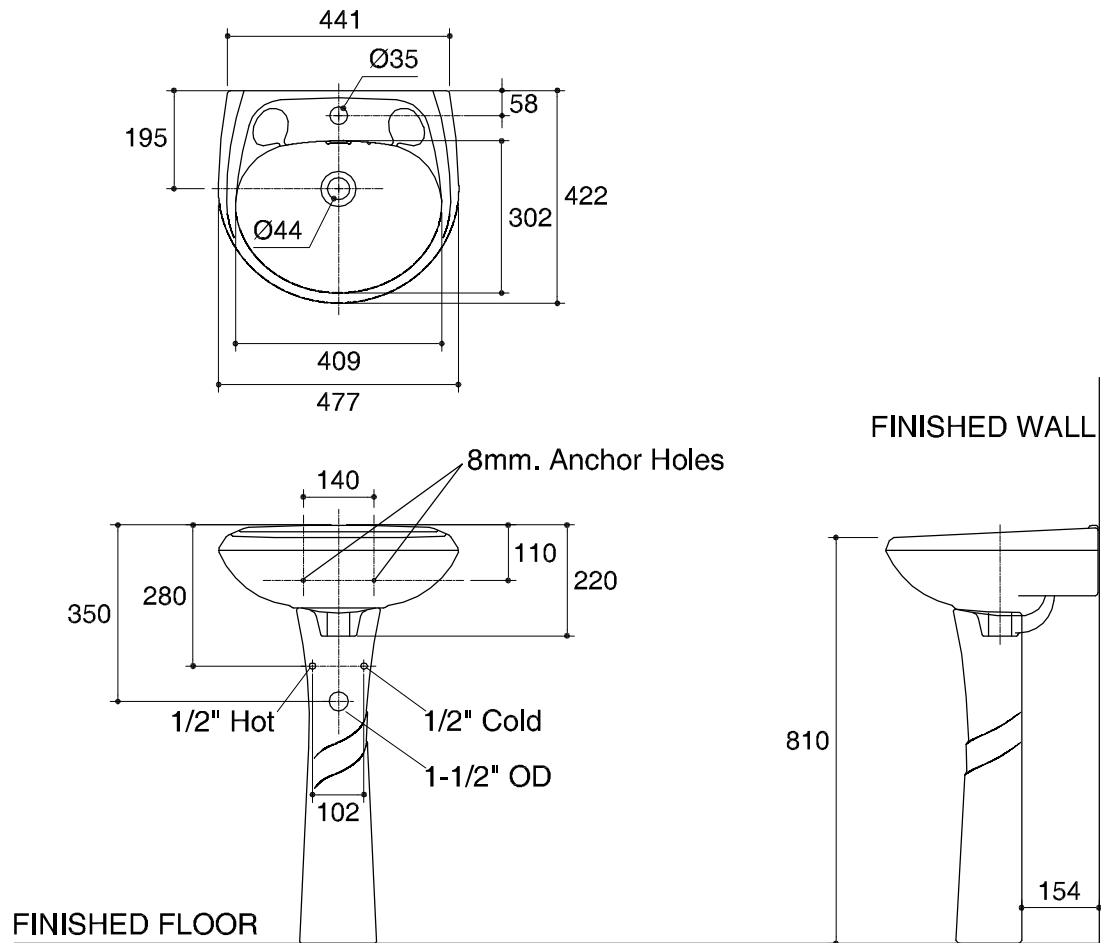

Dimensions are approximate.

Unit: mm.

<b>SKU</b>	<b>K-17317X-1-WK/K-17310X-WK</b>
<b>Name</b>	<b>RAINBOW</b>
<b>Description</b>	<b>PEDESTAL LAVATORY</b>

**KARAT**

\* The recommended dimension for installation can be adjusted according to user preferences and layout.